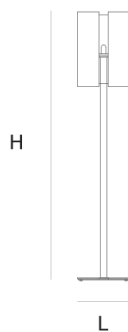

Product data sheet

Date: June 24th 2021

ABOUT **QUARTET** **FLOORLAMP** by Jan des Bouvrie

Robust but elegant square shaped suspension, floor and table lamp. The shade is available in 3 finishes.

DIMENSIONS

L 35 cm 13.8 inch
H 180 cm 70.9 inch
W 35 cm 13.8 inch

LIGHTSOURCE

1 x E27 70W*

FINISH

Black
White
Stainless steel
polished

TYPE.NR

CANOPY

INCLUDED

No

CABLELENGTH

Up to 0 cm 0 inch

2	3	36x36x80cm
8	8	36x36x185cm

TYPE	Floorlamp
STANDARD	The fixture is supplied without a lamp. Transparent PMMA. Floor and table lamp with cord switch. Suspension with black canopy and mirror polished stainless steel cover.
OPTIONAL	Frosted PMMA.
TRANSFORMER/DRIVER	n/a
DIMMING	n/a